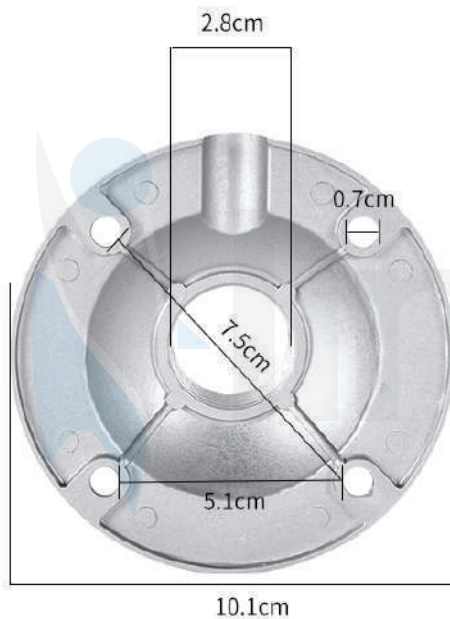

# iL-C205 Ceiling Drop Pole

Bracket	iL-C205
Application	Ceiling Mount
Dimensions	Min 20cm - 40cm
Weight	165g
Material	Aluminum

Adjustable

Extendable

Aluminum Alloy  
Durable